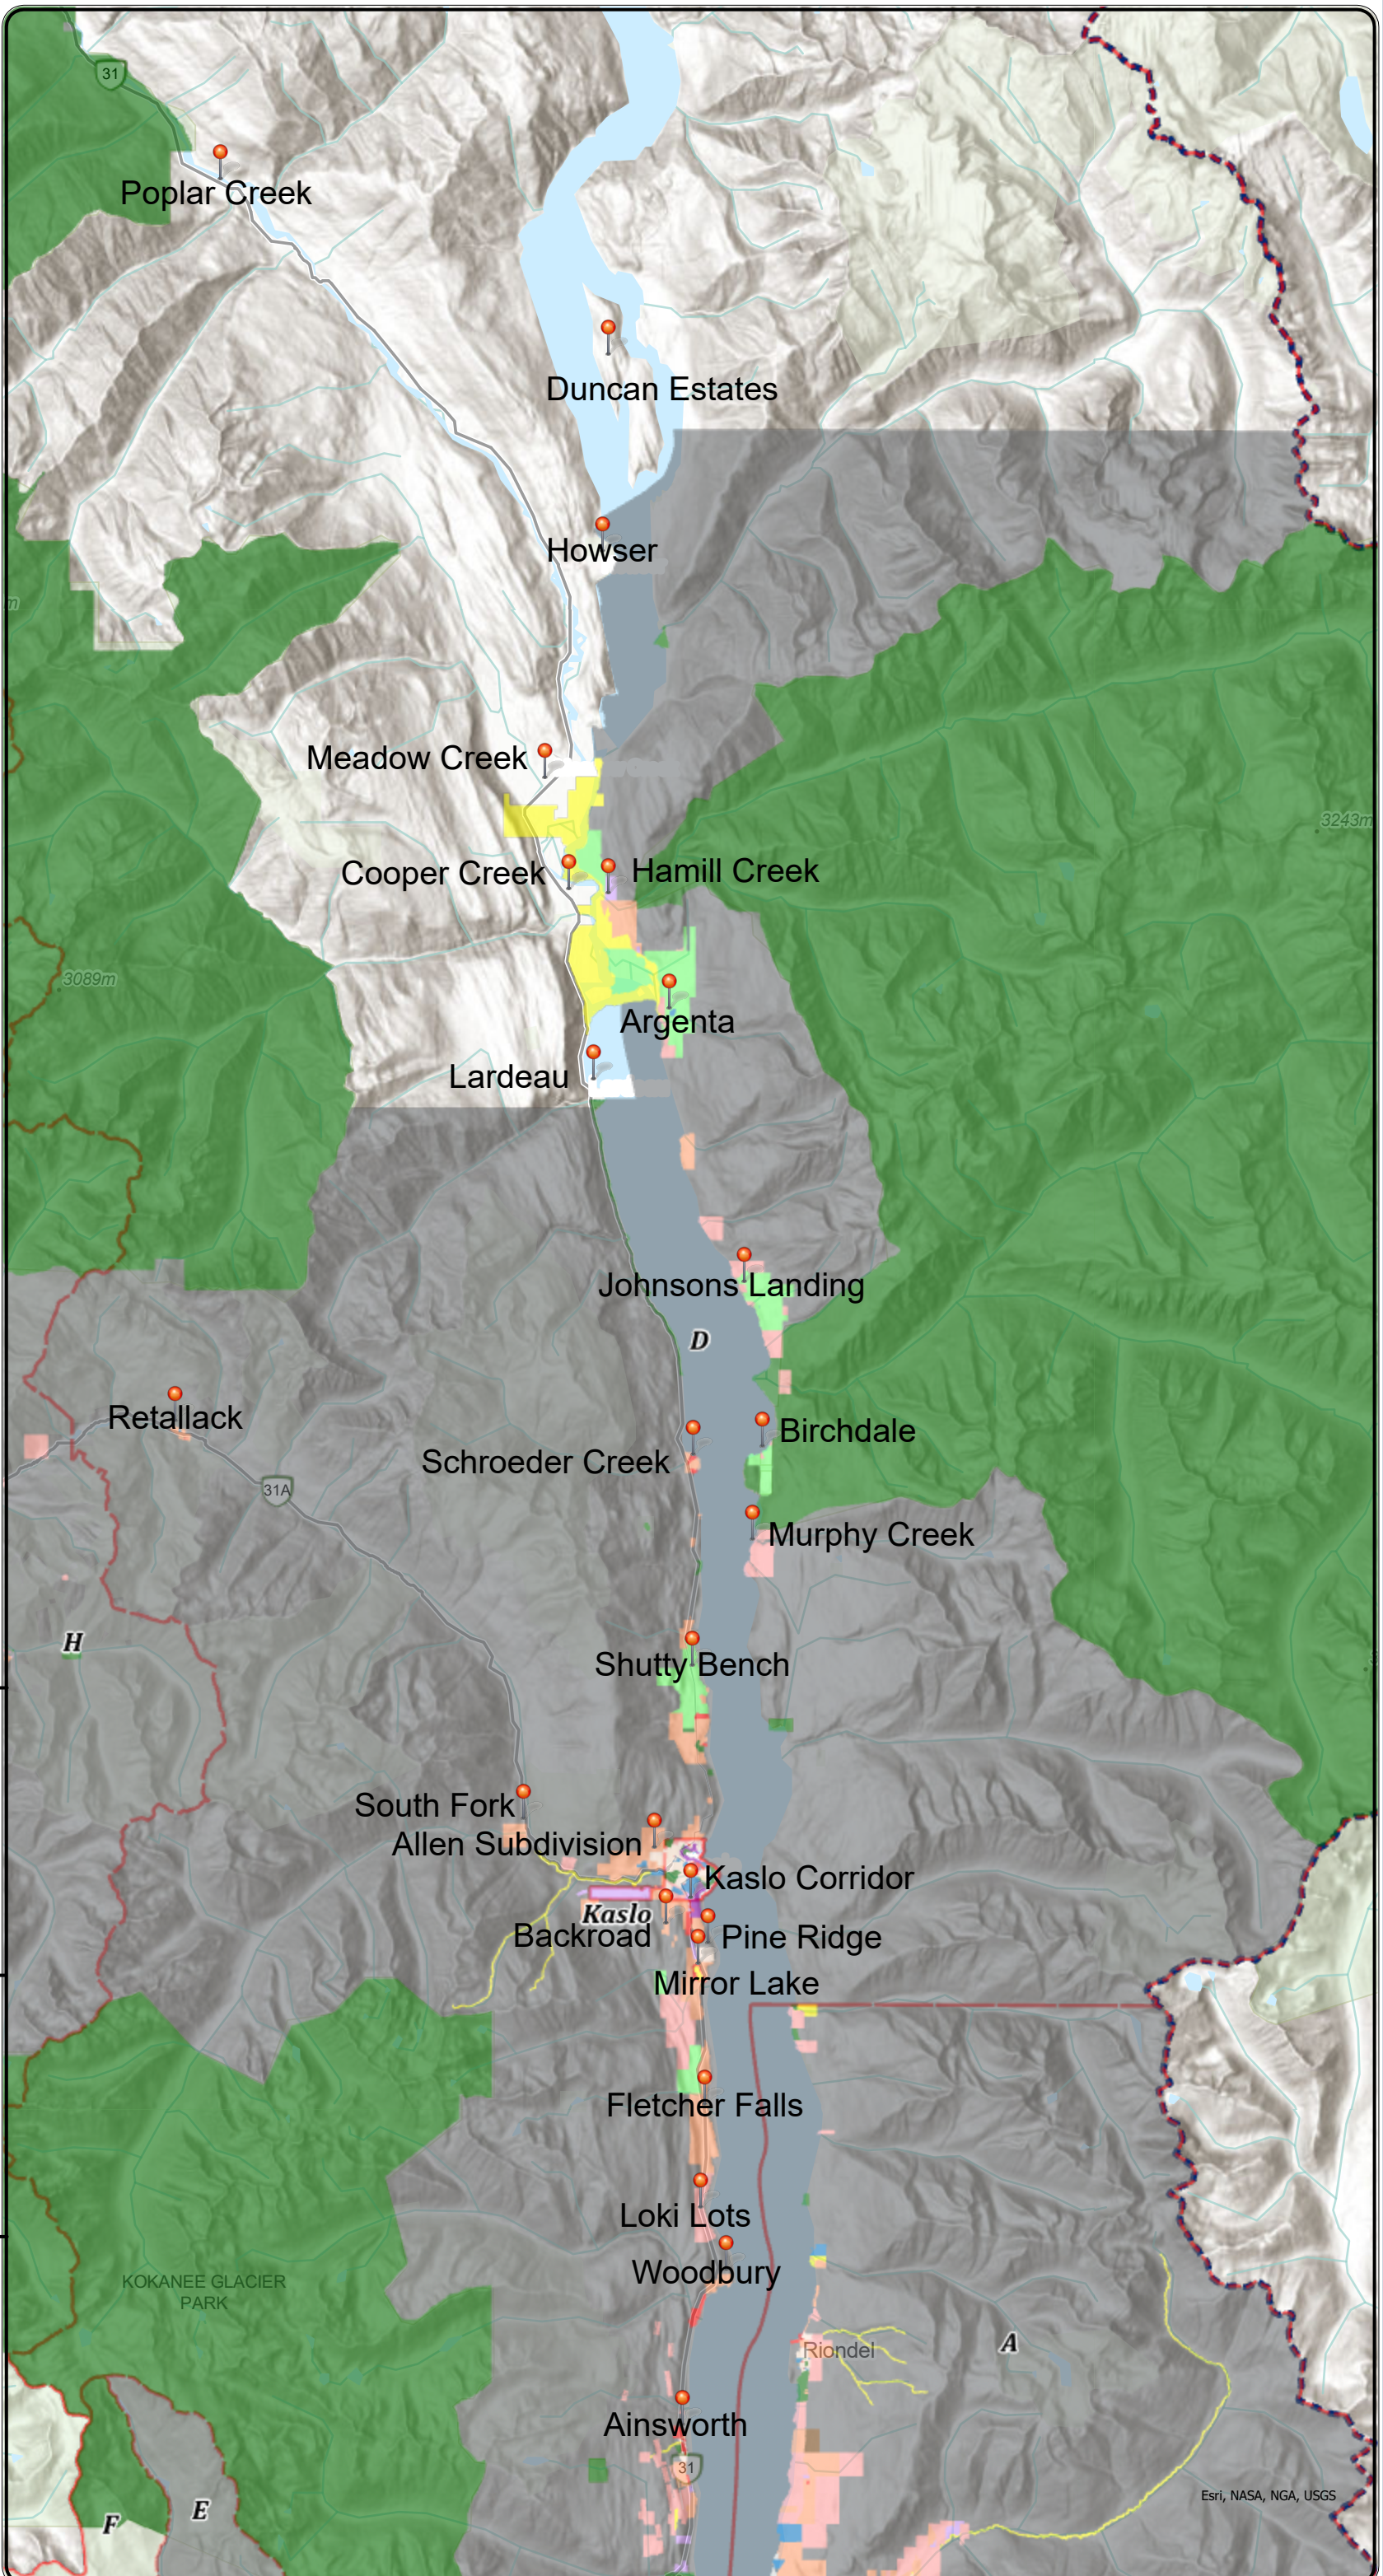

# Area D

## Legend

- Official Community Plan
- Agriculture
  - Commercial
  - Community Services
  - Comprehensive Development
  - Country Residential
  - Environmental Reserve
  - Forest Reserve
  - Industrial
  - Multi Unit Residential
  - Open Space
  - Parks and Recreation
  - Resource Area
  - Rural Residential
  - Suburban Residential
- RDCK Boundary
- Electoral Areas

**Map Scale:**  
1:325,000

Date:  
March 23, 2026

REGIONAL DISTRICT  
OF CENTRAL KOOTENAY  
Box 590, 202 Lakeside Drive,  
Nelson, BC V1L 5R4  
Phone: 1-800-268-7325  
www.rdck.bc.ca  
maps@rdck.bc.ca

The mapping information shown are approximate representations and should be used for reference purposes only. The Regional District of Central Kootenay is not responsible for any errors or omissions on this map.

Esri, NASA, NGA, USGS