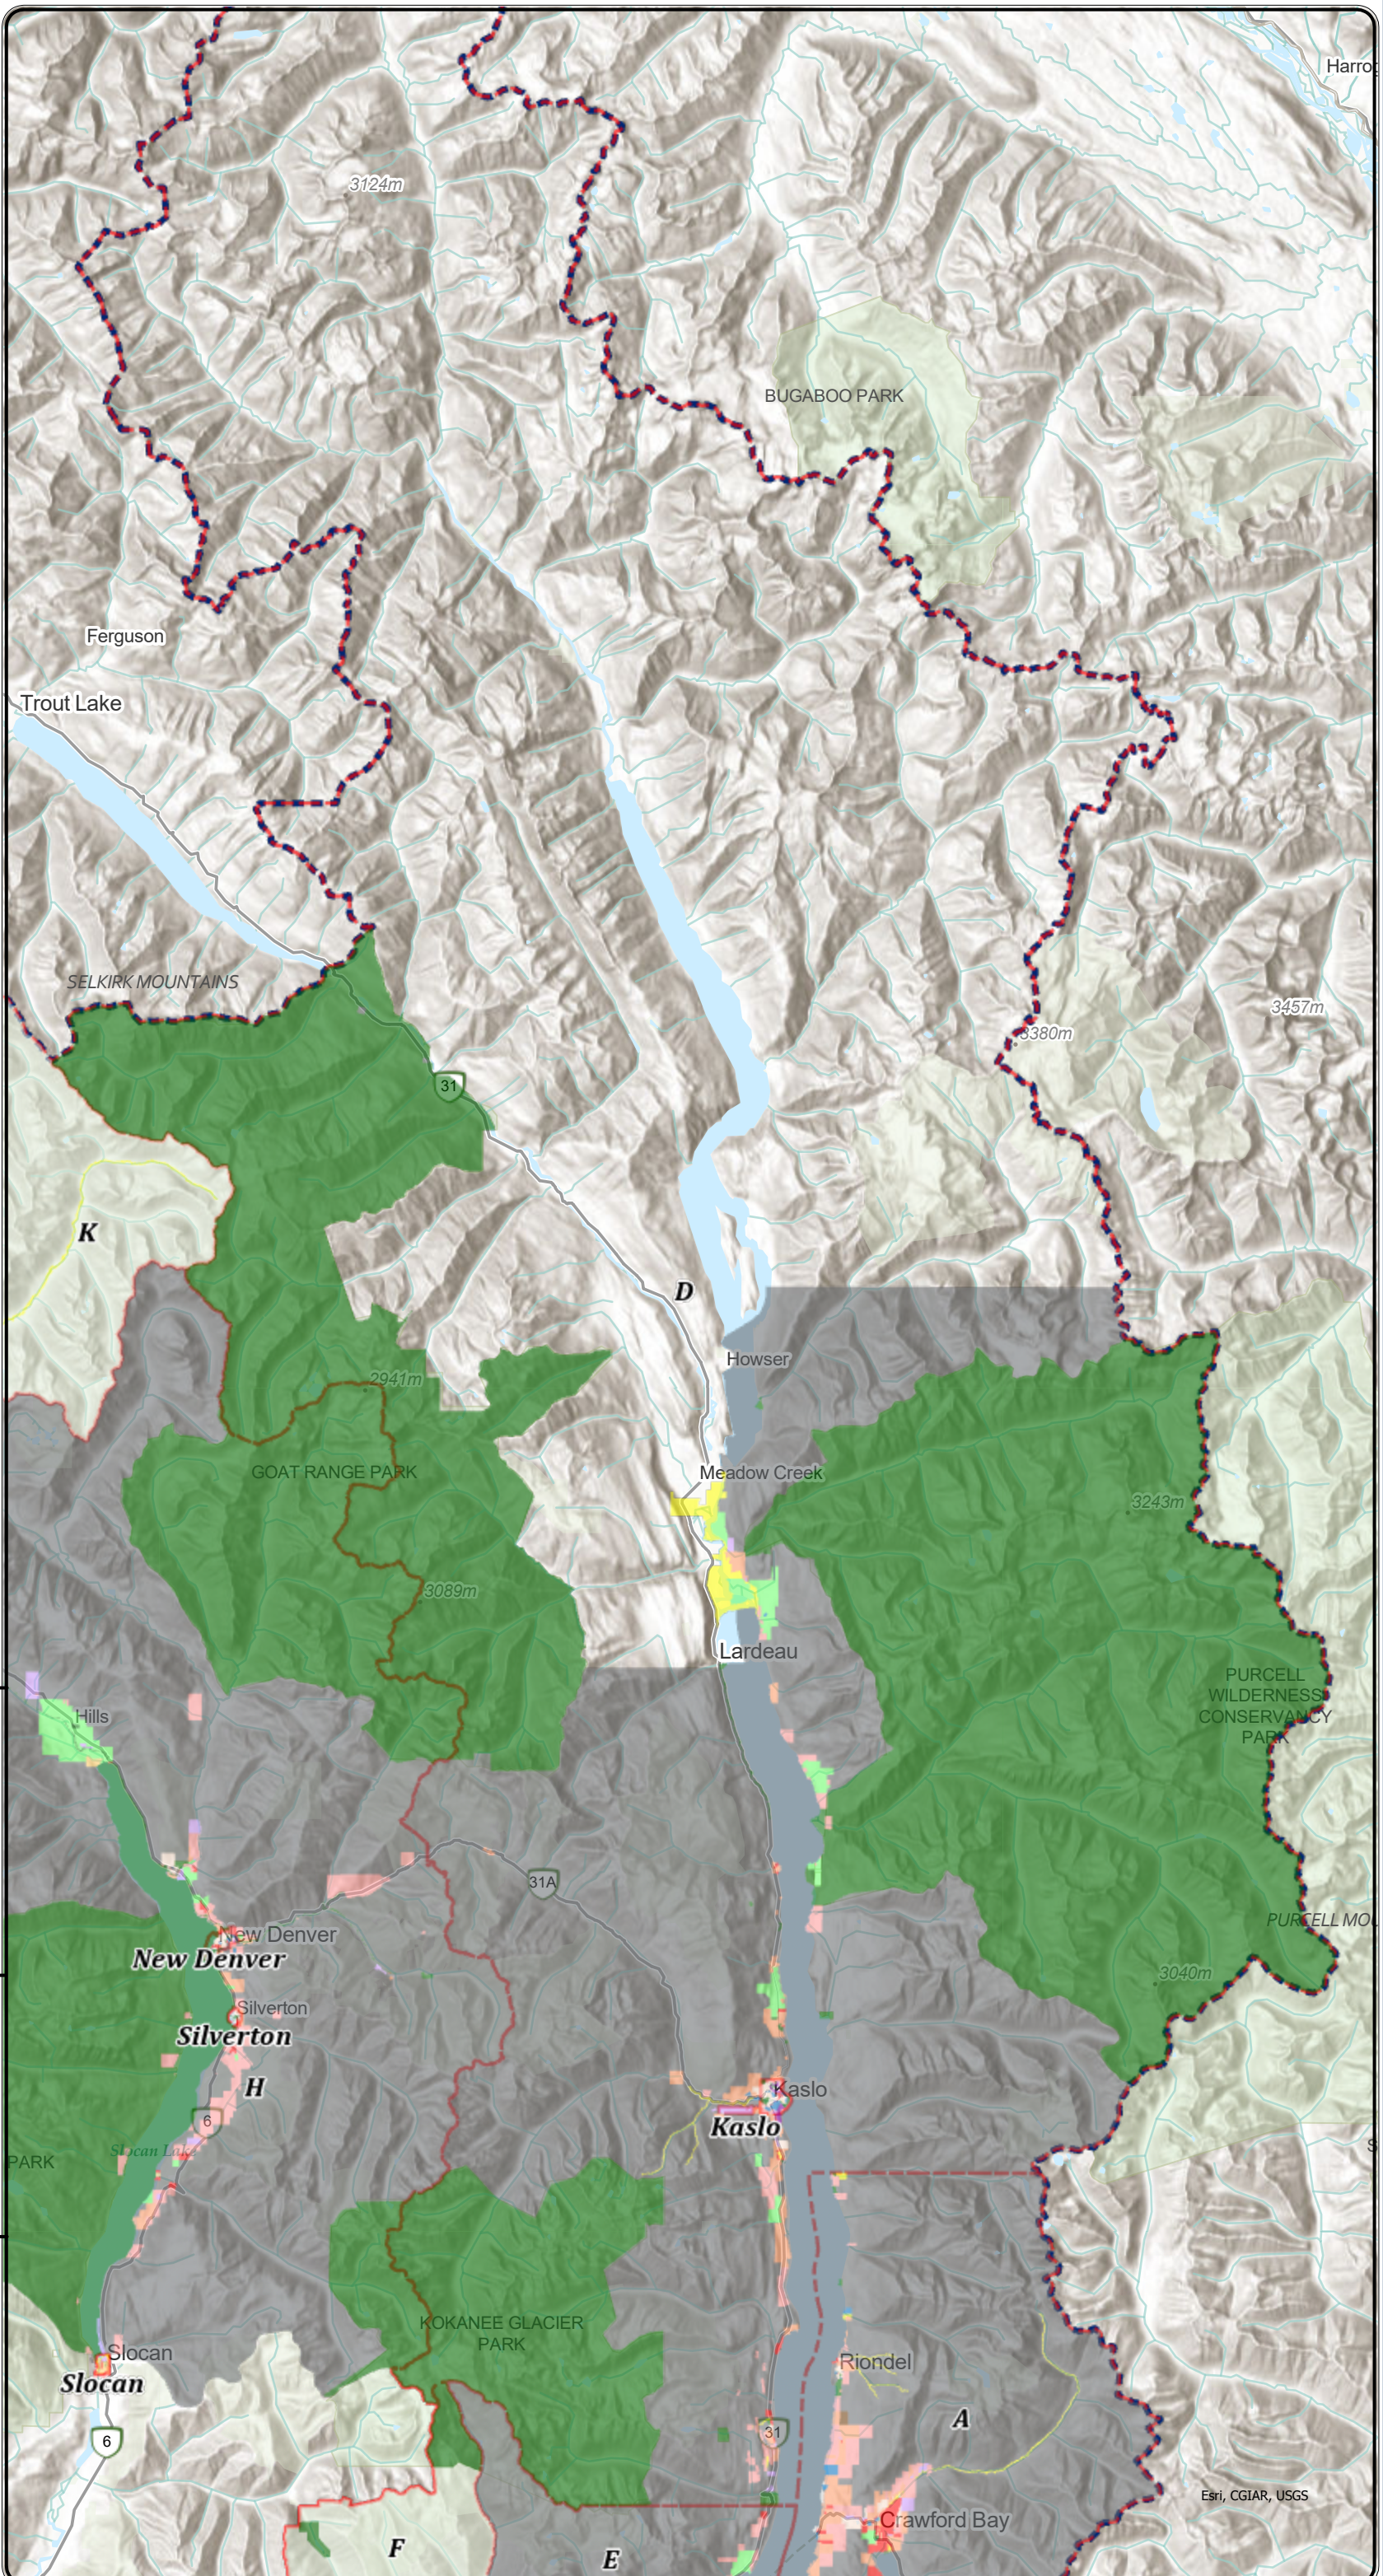

RDCK Map

Legend

- Official Community Plan
- Agriculture
 - Commercial
 - Community Services
 - Comprehensive Development
 - Country Residential
 - Environmental Reserve
 - Forest Reserve
 - Industrial
 - Multi Unit Residential
 - Open Space
 - Parks and Recreation
 - Resource Area
 - Rural Residential
 - Suburban Residential
 - RDCK Boundary
 - Electoral Areas

Map Scale:

1:577,791

Date:
June 17, 2026

REGIONAL DISTRICT
OF CENTRAL KOOTENAY
Box 590, 202 Lakeside Drive,
Nelson, BC V1L 5R4
Phone: 1-800-268-7325
www.rdck.bc.ca
maps@rdck.bc.ca

The mapping information shown are approximate representations and should be used for reference purposes only. The Regional District of Central Kootenay is not responsible for any errors or omissions on this map.